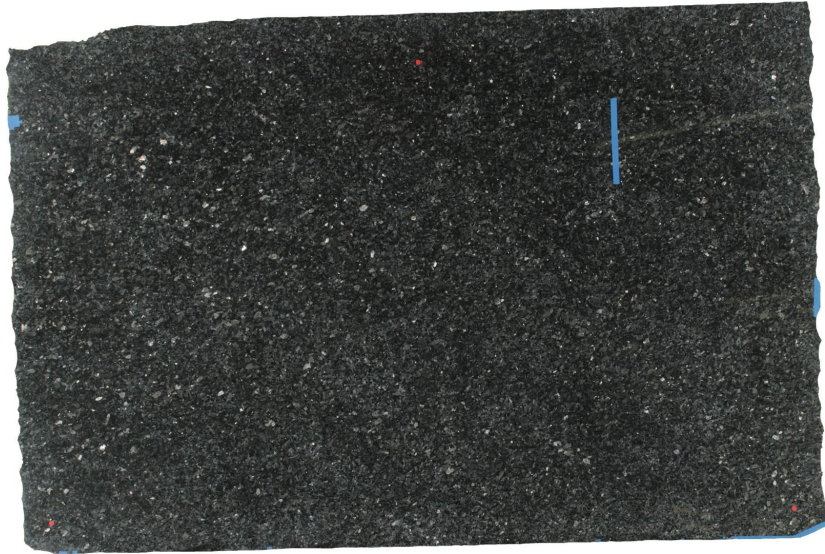

Blue Pearl

Slab Details

Material	Granite
Size	125" x 84" 63.8ft ²
Thickness	3 cm
Inventory ID	220412S0

ROCKY MOUNTAIN STONE

Phone: (505) 317-4109 Address: 4741 Pan Amer. Fwy NE Albuquerque, NM 87109

www.rmstone.com