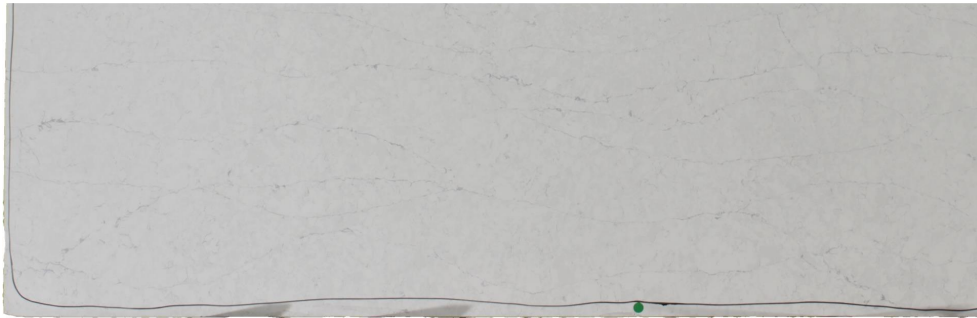

## Pearl Jasmine

### Slab Details

---

Material	Quartz
Size	94" x 30" 19.4ft <sup>2</sup>
Thickness	3 cm
Inventory ID	HD231125-1