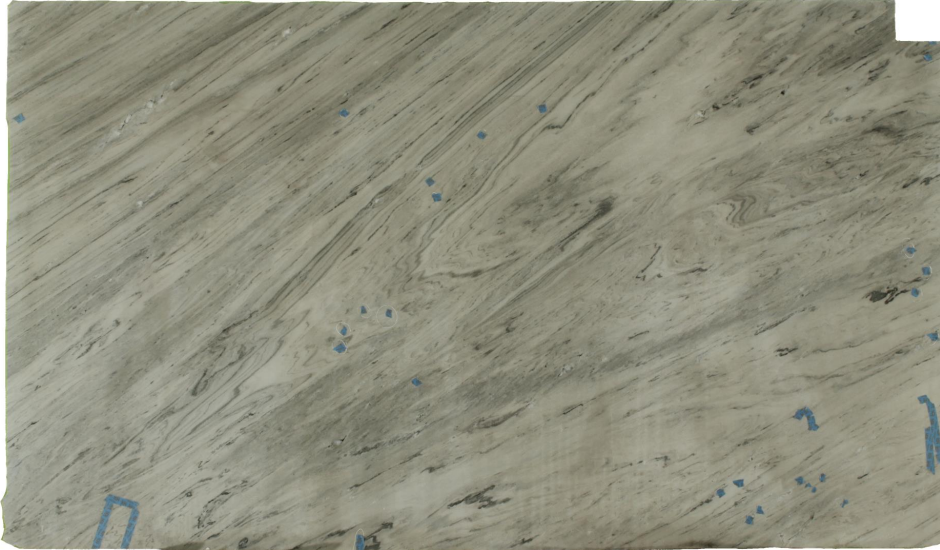

## White Olympus

### Slab Details

---

Material	Quartzite
Size	120" x 70" 55.6ft <sup>2</sup>
Thickness	3 cm
Inventory ID	161003