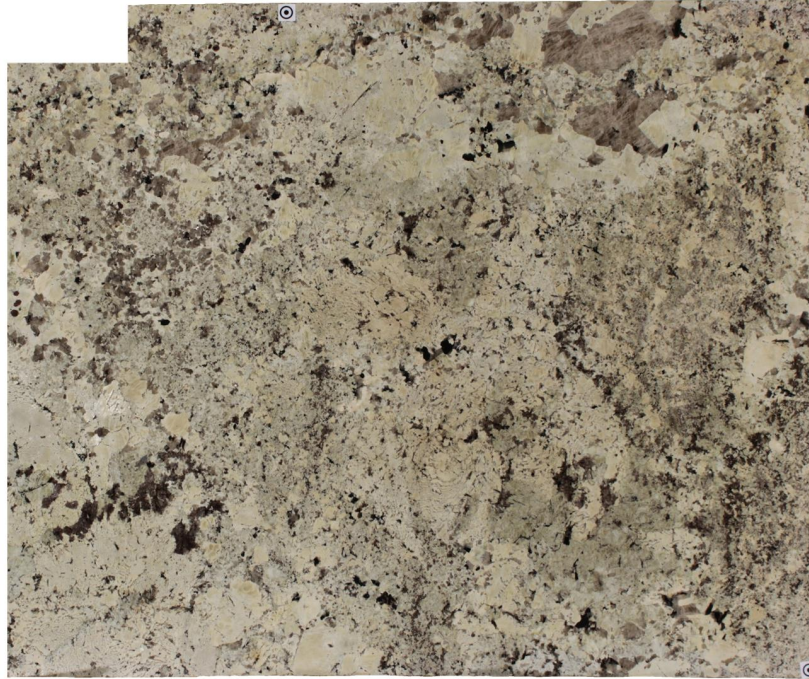

## Blanco Gabrielle

### Slab Details

---

Material	Quartz
Size	95" x 80" 51ft <sup>2</sup>
Thickness	3 cm
Inventory ID	S0250237-1