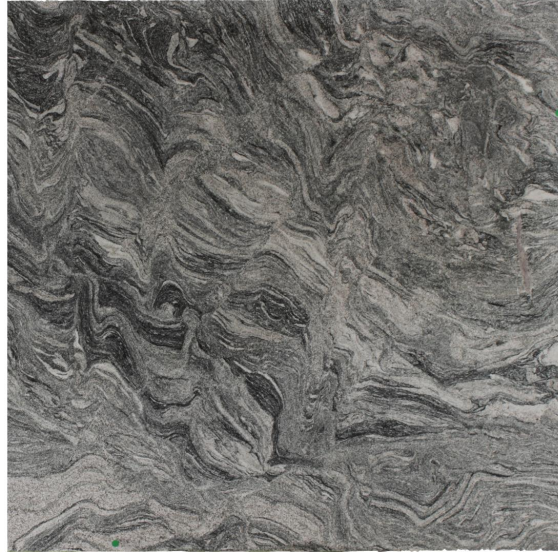

Gray Mist

Slab Details

Material	Granite
Size	82" x 81" 32.2ft ²
Thickness	3 cm
Inventory ID	HD231243-1

ROCKY MOUNTAIN STONE

Phone: (505) 317-4109 Address: 4741 Pan Amer. Fwy NE Albuquerque, NM 87109

www.rmstone.com