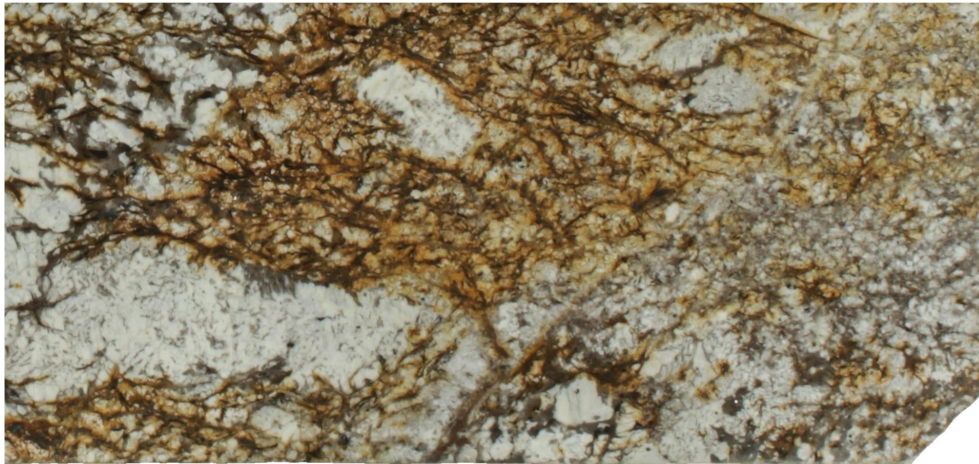

Normandy

Slab Details

Material	Granite
Size	55" x 26" 9.7ft ²
Thickness	3 cm
Inventory ID	210733-2-1

ROCKY MOUNTAIN STONE

Phone: (505) 317-4109 Address: 4741 Pan Amer. Fwy NE Albuquerque, NM 87109

www.rmstone.com