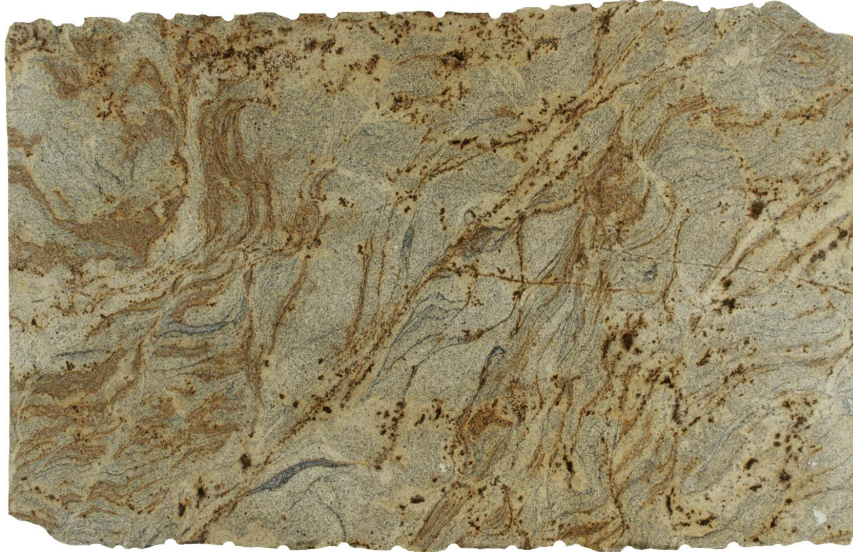

Vesuvio

Slab Details

Material	Granite
Size	124" x 80" 58.4ft ²
Thickness	3 cm
Inventory ID	150827

ROCKY MOUNTAIN STONE

Phone: (505) 317-4109 Address: 4741 Pan Amer. Fwy NE Albuquerque, NM 87109

www.rmstone.com