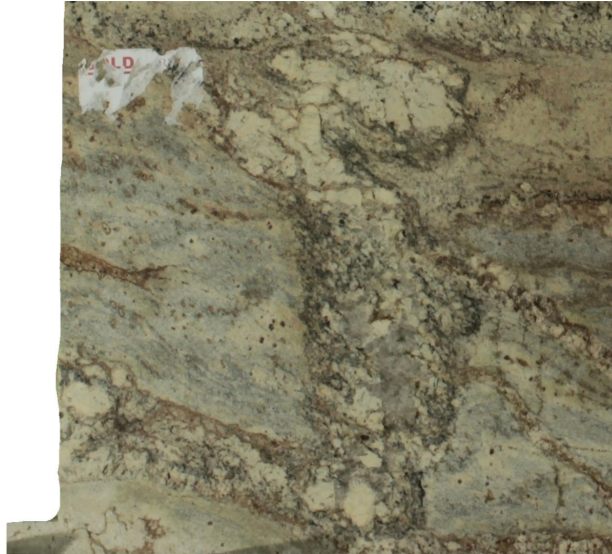

Typhoon Bordeaux

Slab Details

Material	Granite
Size	39" x 35" 8.5ft ²
Thickness	3 cm
Inventory ID	170875-1

ROCKY MOUNTAIN STONE

Phone: (505) 317-4109 Address: 4741 Pan Amer. Fwy NE Albuquerque, NM 87109

www.rmstone.com