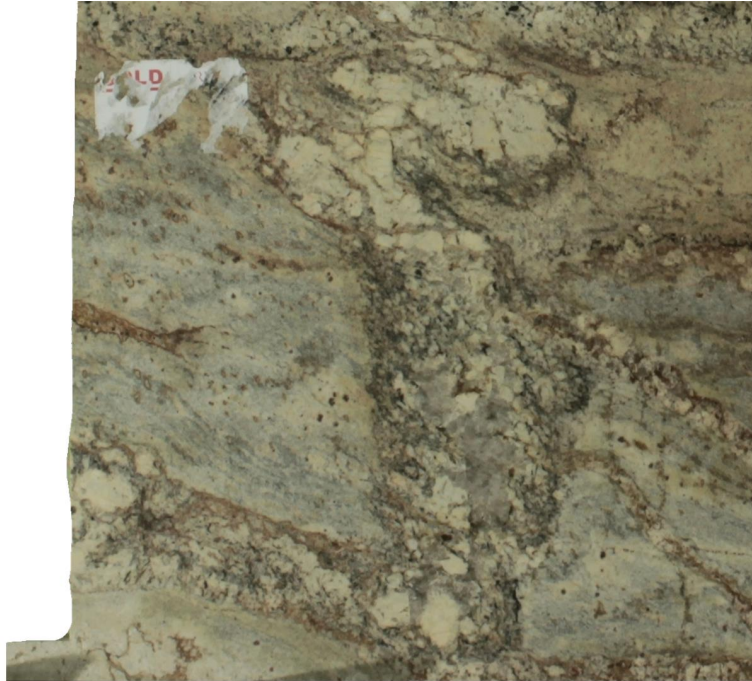

Typhoon Bordeaux

Slab Details

Material	Granite
Size	39" x 35" 8.5ft ²
Thickness	3 cm
Inventory ID	170875-1

ROCKY MOUNTAIN STONE

Phone: (505) 317-4109 Address: 4741 Pan Amer. Fwy NE Albuquerque, NM 87109

www.rmstone.com