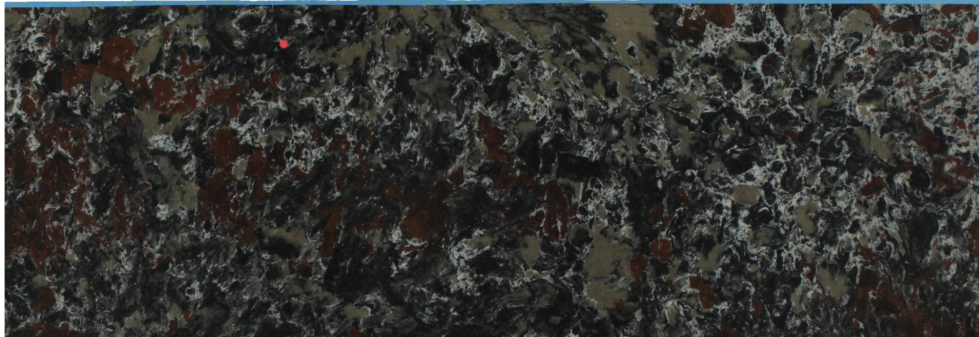

Westminister

Slab Details

Material	Quartz
Size	93" x 32" 20.5ft ²
Thickness	3 cm
Inventory ID	220264HD-1

ROCKY MOUNTAIN STONE

Phone: (505) 317-4109 Address: 4741 Pan Amer. Fwy NE Albuquerque, NM 87109

www.rmstone.com