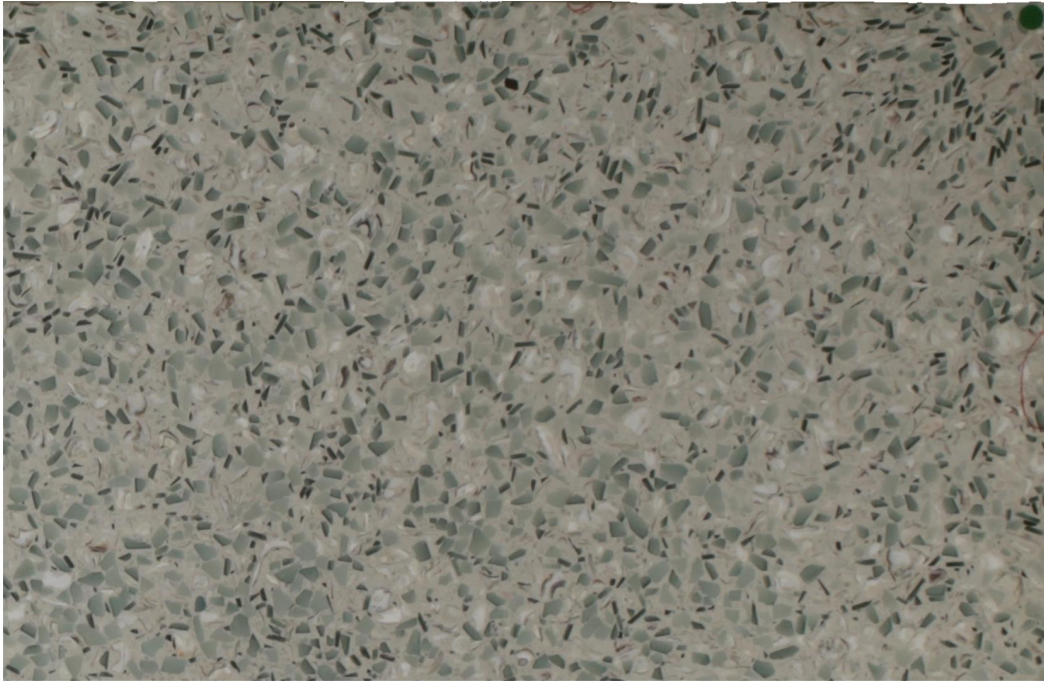

Emerald Coast

Slab Details

Material	Vetrazzo
Size	42" x 27" 7.8ft ²
Thickness	3 cm
Inventory ID	S0240545-2

ROCKY MOUNTAIN STONE

Phone: (505) 317-4109 Address: 4741 Pan Amer. Fwy NE Albuquerque, NM 87109

www.rmstone.com