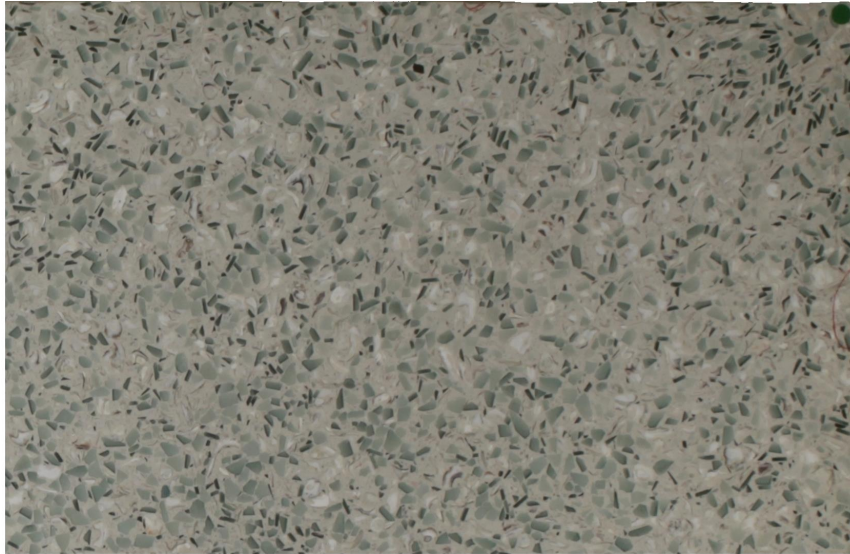

Emerald Coast

Slab Details

Material	Vetrazzo
Size	42" x 27" 7.8ft ²
Thickness	3 cm
Inventory ID	S0240545-2

ROCKY MOUNTAIN STONE

Phone: (505) 317-4109 Address: 4741 Pan Amer. Fwy NE Albuquerque, NM 87109

www.rmstone.com