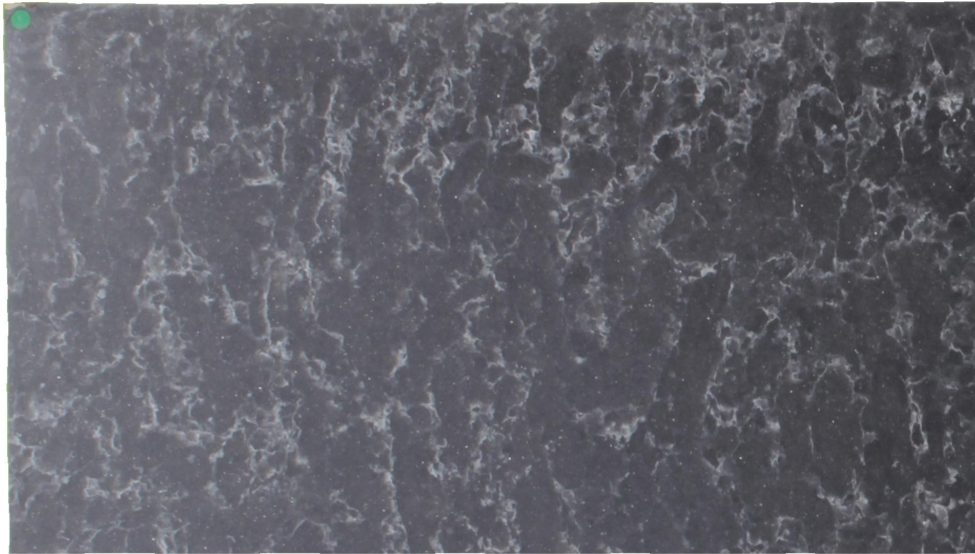

## Ocean Storm

### Slab Details

---

Material	Quartz
Size	49" x 28" 9.4ft <sup>2</sup>
Thickness	3 cm
Inventory ID	S0240619-2