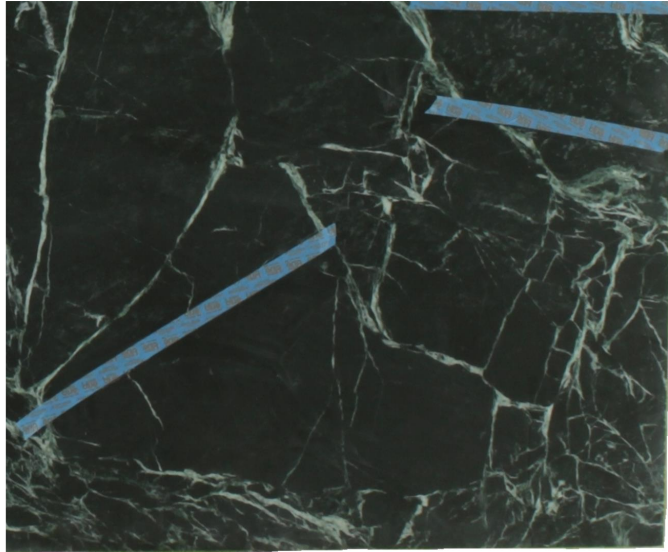

Spider Green

Slab Details

Material	Granite
Size	33" x 27" 6.1ft ²
Thickness	3 cm
Inventory ID	180845-REM-1

ROCKY MOUNTAIN STONE

Phone: (505) 317-4109 Address: 4741 Pan Amer. Fwy NE Albuquerque, NM 87109

www.rmstone.com