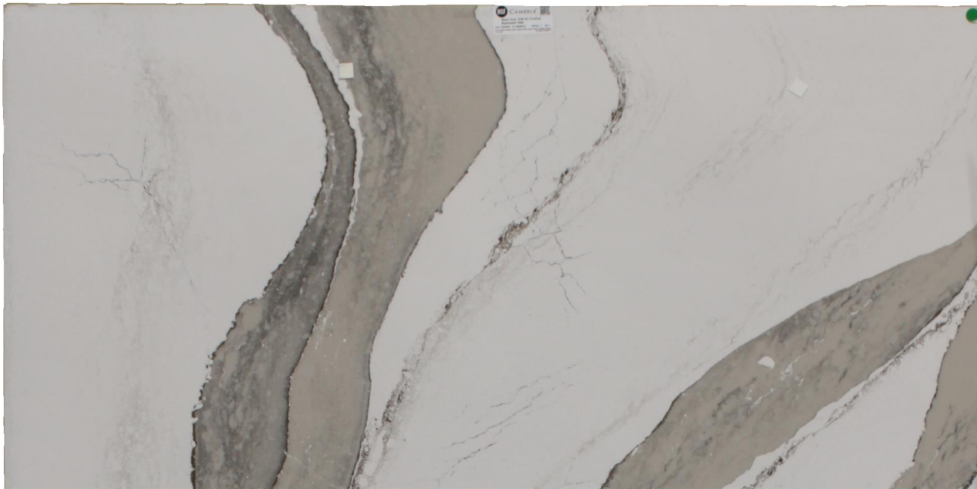

Skara Brae

Slab Details

Material	Quartz
Size	66" x 33" 14.7ft ²
Thickness	1cm
Inventory ID	S0230703-1

ROCKY MOUNTAIN STONE

Phone: (505) 317-4109 Address: 4741 Pan Amer. Fwy NE Albuquerque, NM 87109

www.rmstone.com