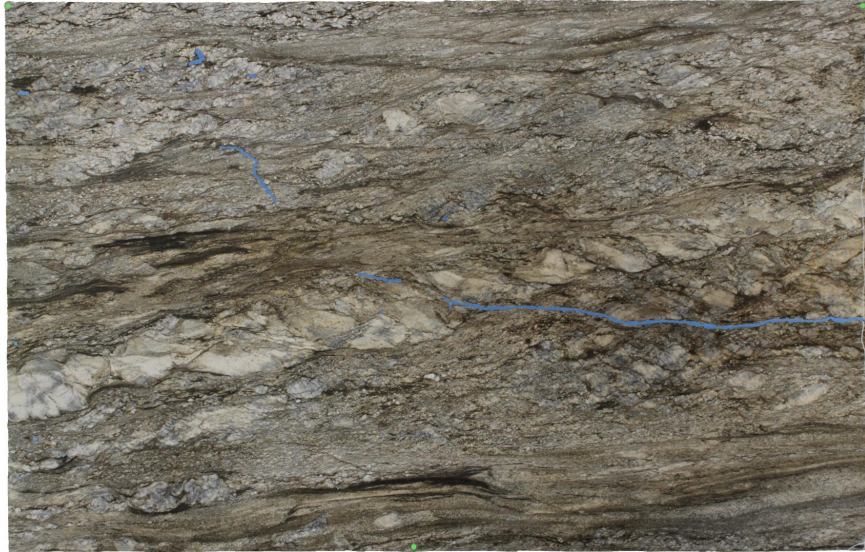

Blue Dunes

Slab Details

Material	Granite
Size	125" x 80" 68.6ft ²
Thickness	3 cm
Inventory ID	231115

ROCKY MOUNTAIN STONE

Phone: (505) 317-4109 Address: 4741 Pan Amer. Fwy NE Albuquerque, NM 87109

www.rmstone.com