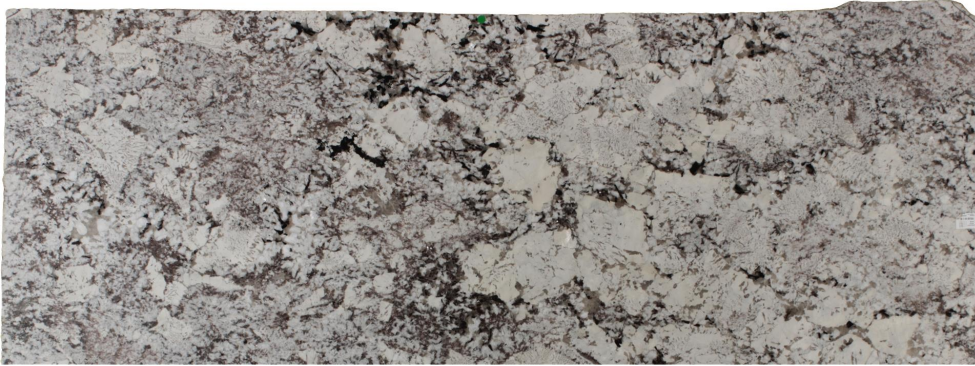

Mystic Spring

Slab Details

Material	Granite
Size	123" x 46" 37.1ft ²
Thickness	3 cm
Inventory ID	HD230662-1

ROCKY MOUNTAIN STONE

Phone: (505) 317-4109 Address: 4741 Pan Amer. Fwy NE Albuquerque, NM 87109

www.rmstone.com