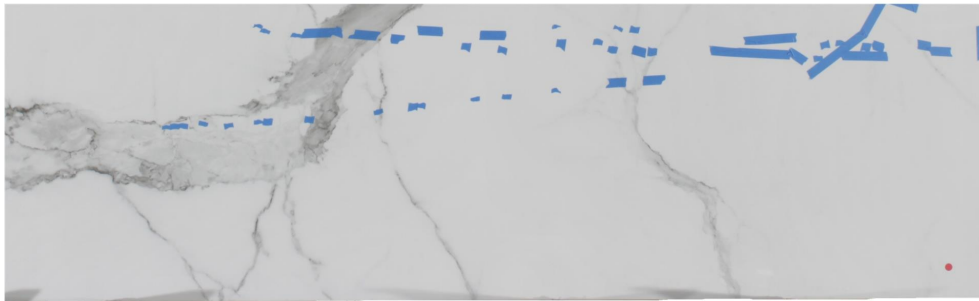

## Estatuario

## Slab Details

---

Material	Porcelain
Size	98" x 30" 13.2ft <sup>2</sup>
Thickness	12mm
Inventory ID	220471S0-2