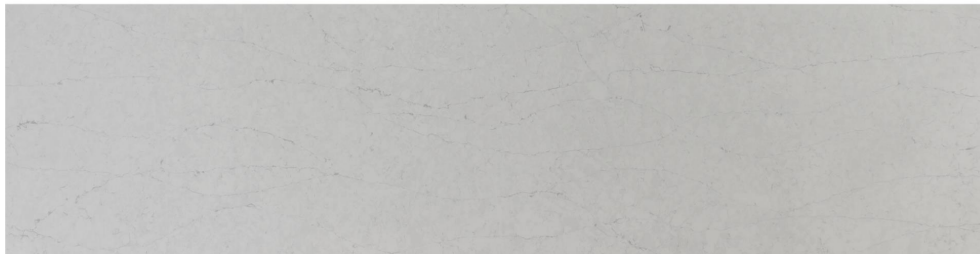

Pearl Jasmine

Slab Details

Material	Quartz
Size	125" x 32" 27.5ft ²
Thickness	3 cm
Inventory ID	S0231078A-1

ROCKY MOUNTAIN STONE

Phone: (505) 317-4109 Address: 4741 Pan Amer. Fwy NE Albuquerque, NM 87109

www.rmstone.com