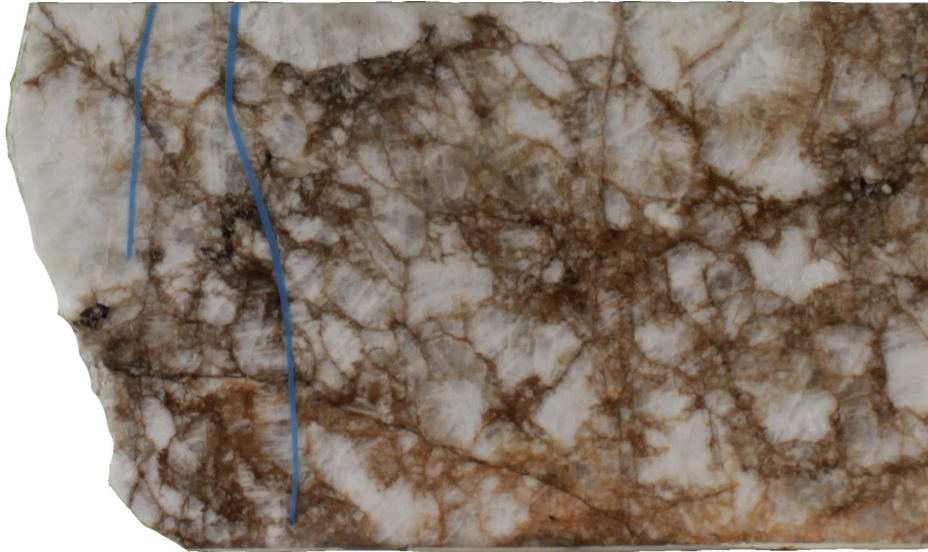

Cristallo Citrino

Slab Details

Material	QUARTZITE
Size	50" x 30" 10.3ft ²
Thickness	3 cm
Inventory ID	so200657-1

ROCKY MOUNTAIN STONE

Phone: (505) 317-4109 Address: 4741 Pan Amer. Fwy NE Albuquerque, NM 87109