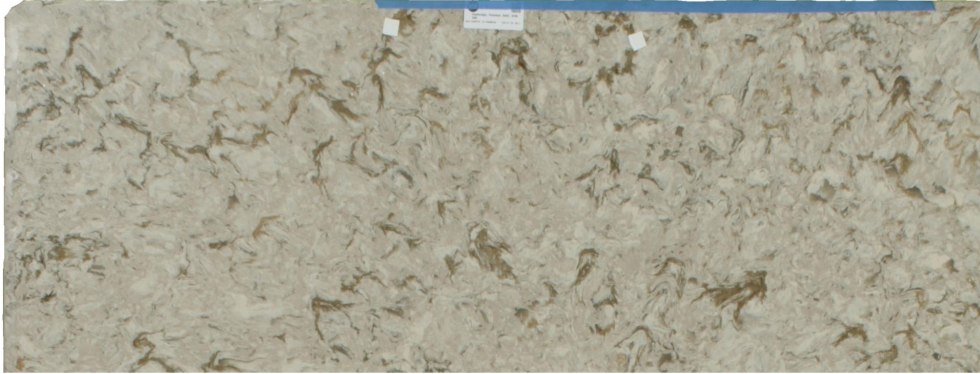

Hawksmoore

Slab Details

| | |
|--------------|-------------------------------|
| Material | Quartz |
| Size | 66" x 25" 11.4ft ² |
| Thickness | 3 cm |
| Inventory ID | HD210940-1 |

ROCKY MOUNTAIN STONE

Phone: (505) 317-4109 Address: 4741 Pan Amer. Fwy NE Albuquerque, NM 87109