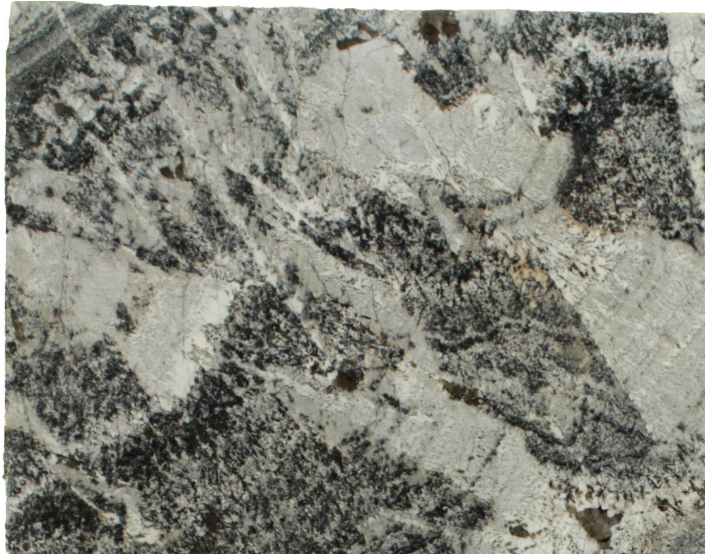

## Blue Jean

### Slab Details

---

Material	Granite
Size	53" x 41" 13.9ft <sup>2</sup>
Thickness	3 cm
Inventory ID	190708-2