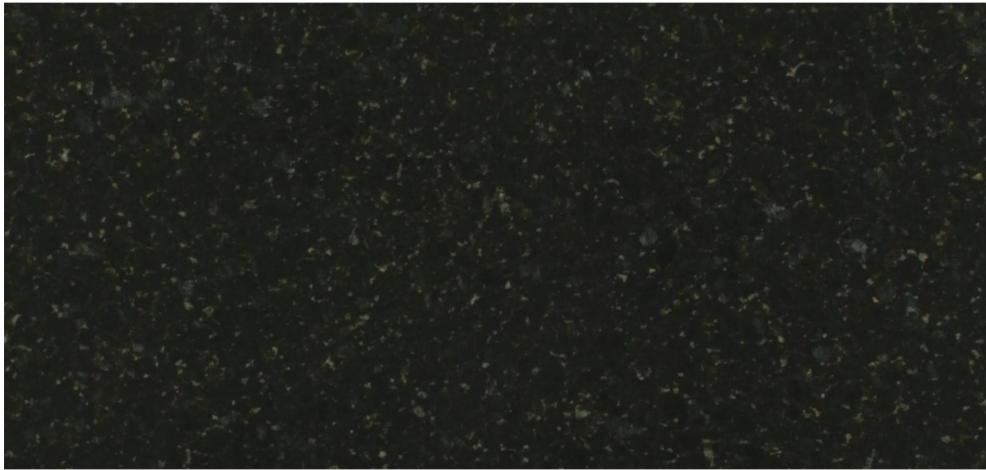

Verde Butterfly Dark

Slab Details

Material	Granite
Size	61" x 29" 12.2ft ²
Thickness	3 cm
Inventory ID	210518-2-1-1

ROCKY MOUNTAIN STONE

Phone: (505) 317-4109 Address: 4741 Pan Amer. Fwy NE Albuquerque, NM 87109