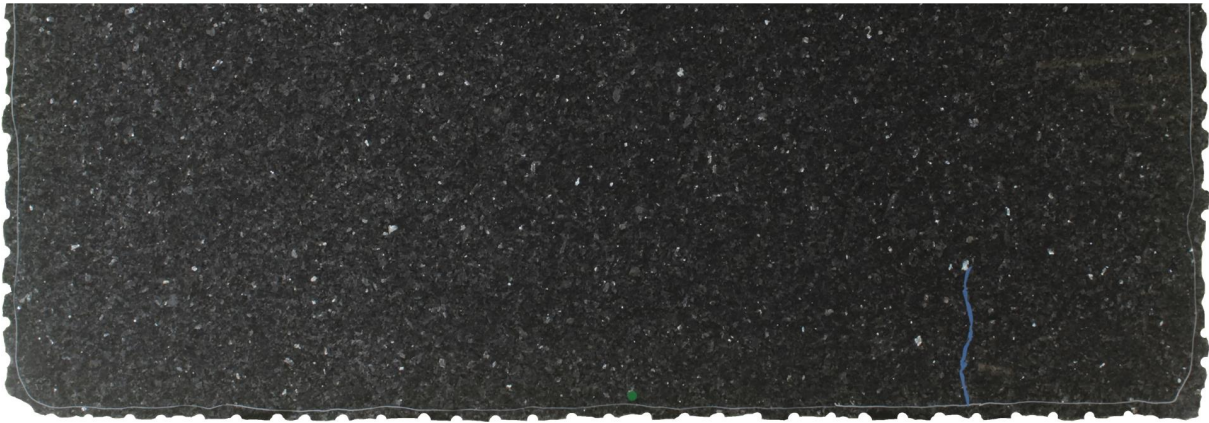

Blue Pearl

Slab Details

Material	Granite
Size	128" x 44" 37.5ft ²
Thickness	3 cm
Inventory ID	240242-1

ROCKY MOUNTAIN STONE

Phone: (505) 317-4109 Address: 4741 Pan Amer. Fwy NE Albuquerque, NM 87109

www.rmstone.com