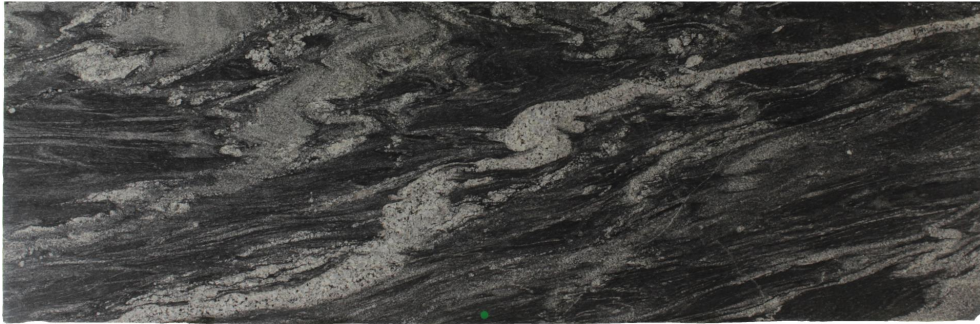

Waterfall

Slab Details

Material	Granite
Size	127" x 42" 36ft ²
Thickness	3 cm
Inventory ID	S0240750-1

ROCKY MOUNTAIN STONE

Phone: (505) 317-4109 Address: 4741 Pan Amer. Fwy NE Albuquerque, NM 87109

www.rmstone.com