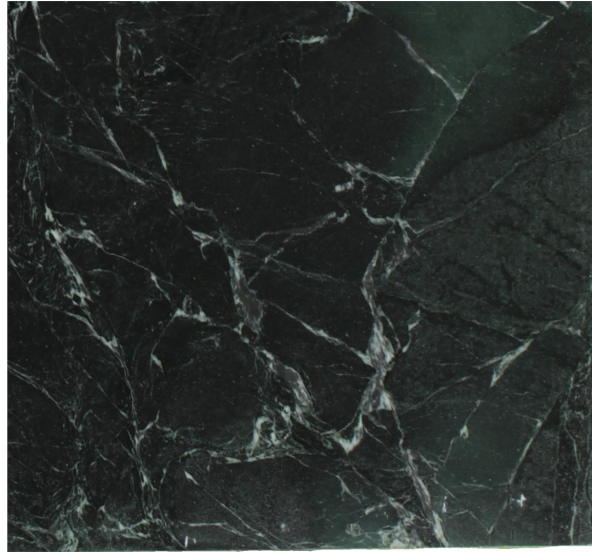

### Slab Details

---

Material	Soap Stone
Size	43" x 40" 6.1ft <sup>2</sup>
Thickness	3 cm
Inventory ID	S0211372-1