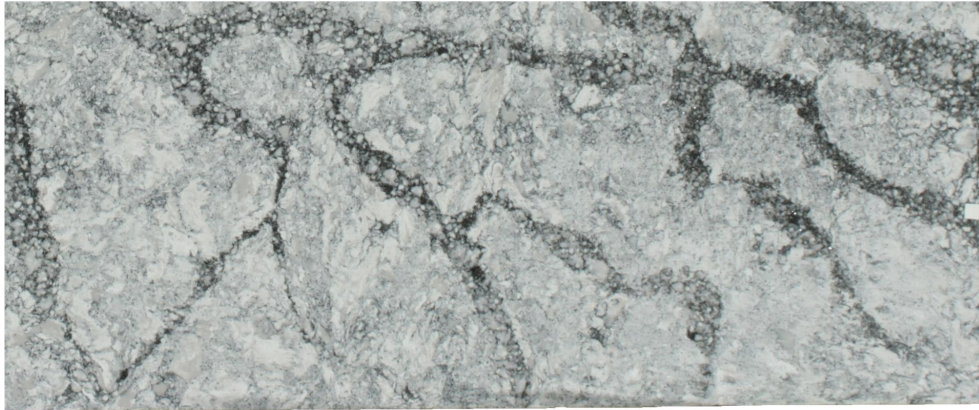

## Seagrove

### Slab Details

---

Material	Quartz
Size	68" x 29" 12.6ft <sup>2</sup>
Thickness	3 cm
Inventory ID	S0190294-1