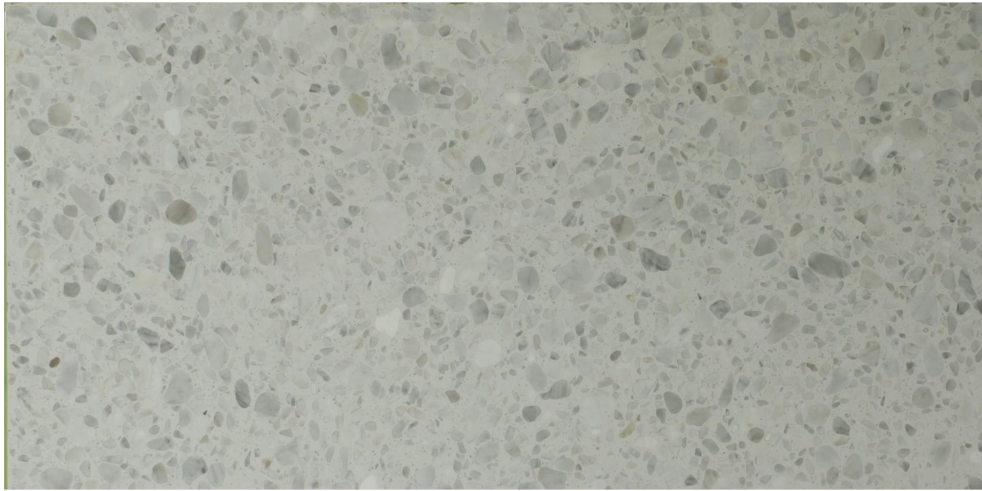

## Palladio Doge

### Slab Details

---

Material	Quartz
Size	73" x 36" 18.2ft <sup>2</sup>
Thickness	2 cm
Inventory ID	S0210236-1