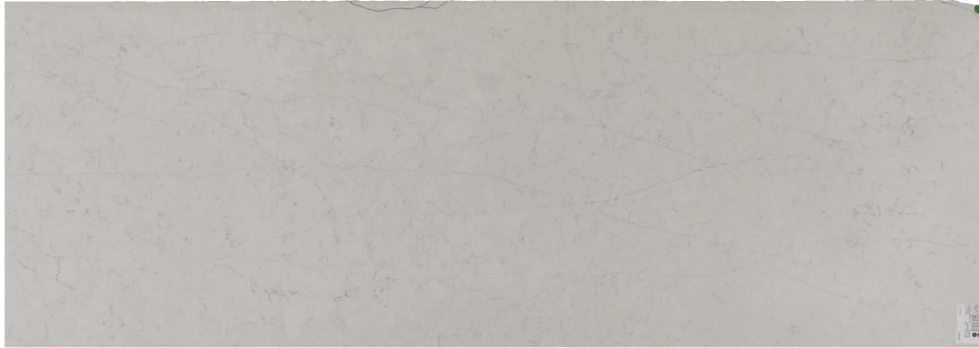

## Pearl Jasmine

### Slab Details

---

Material	Quartz
Size	98" x 35" 23.2ft <sup>2</sup>
Thickness	3 cm
Inventory ID	S0231170-1