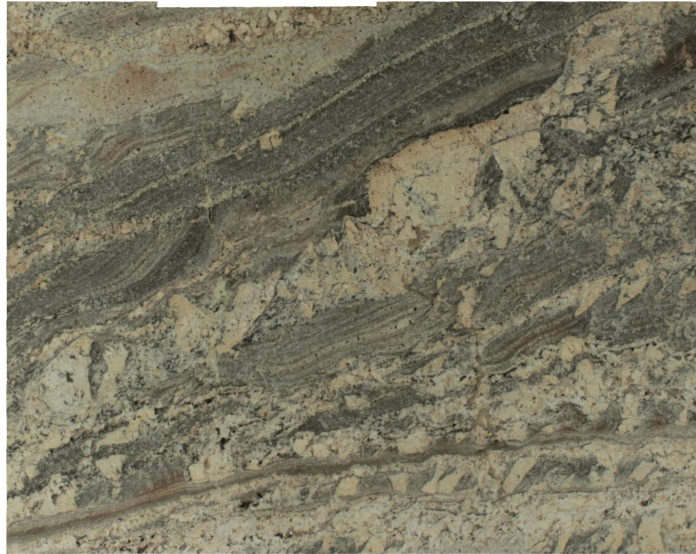

River Bordeaux

Slab Details

Material	Granite
Size	60" x 48" 19.9ft ²
Thickness	3 cm
Inventory ID	HD201309-1

ROCKY MOUNTAIN STONE

Phone: (505) 317-4109 Address: 4741 Pan Amer. Fwy NE Albuquerque, NM 87109

www.rmstone.com