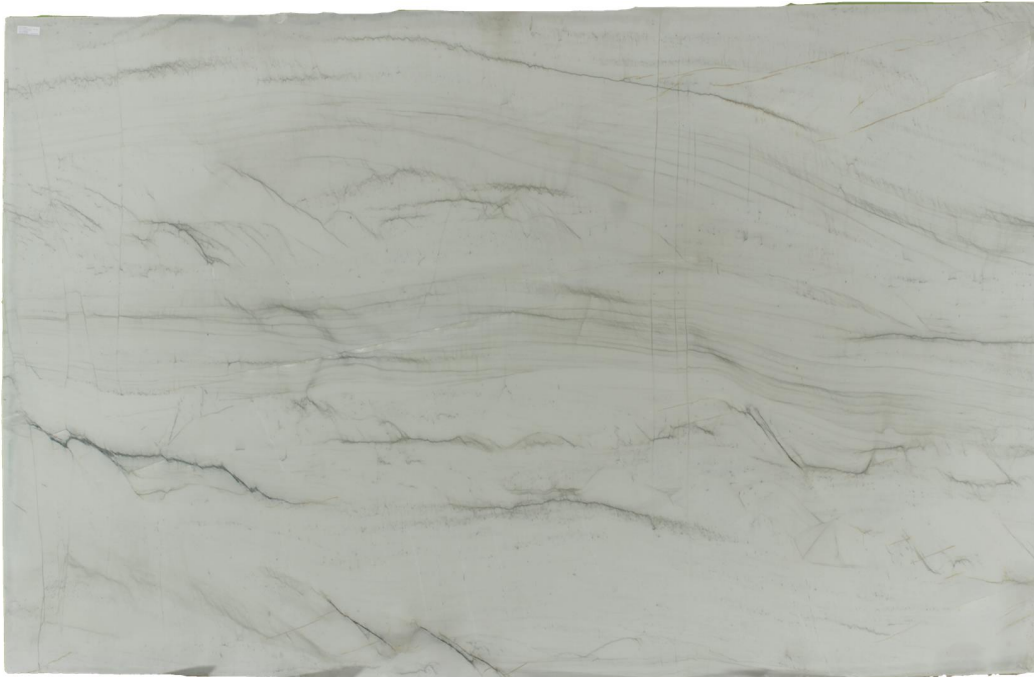

Mont Blanc

Slab Details

Material	Quartzite
Size	122" x 80" 64.2ft ²
Thickness	
Inventory ID	190750-dup1

ROCKY MOUNTAIN STONE

Phone: (505) 317-4109 Address: 4741 Pan Amer. Fwy NE Albuquerque, NM 87109

www.rmstone.com