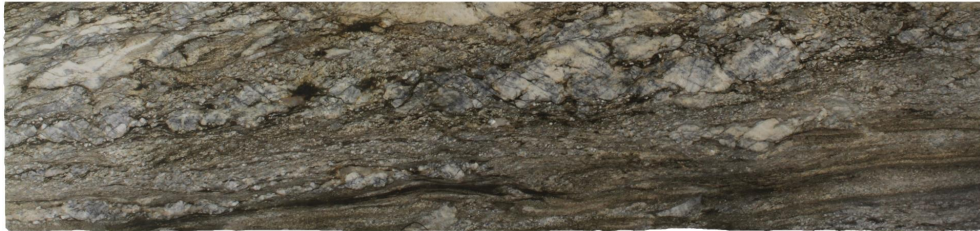

Blue Dunes

Slab Details

Material	Granite
Size	124" x 29" 15.9ft ²
Thickness	3 cm
Inventory ID	231108-1

ROCKY MOUNTAIN STONE

Phone: (505) 317-4109 Address: 4741 Pan Amer. Fwy NE Albuquerque, NM 87109

www.rmstone.com