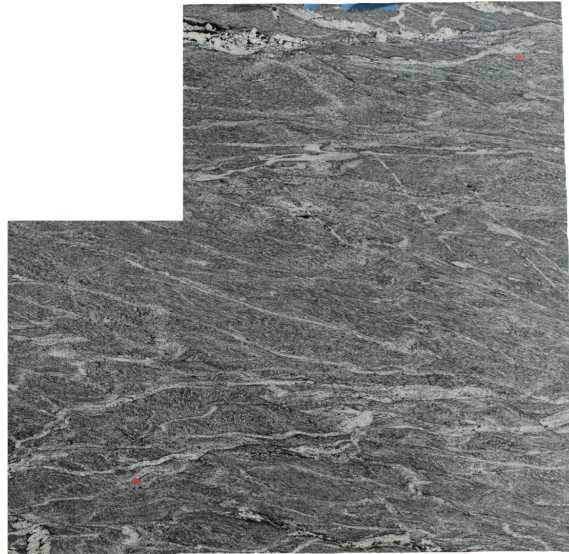

Waterfall

Slab Details

Material	Granite
Size	83" x 80" 38.6ft ²
Thickness	3 cm
Inventory ID	220305SO-1-1

ROCKY MOUNTAIN STONE

Phone: (505) 317-4109 Address: 4741 Pan Amer. Fwy NE Albuquerque, NM 87109

www.rmstone.com