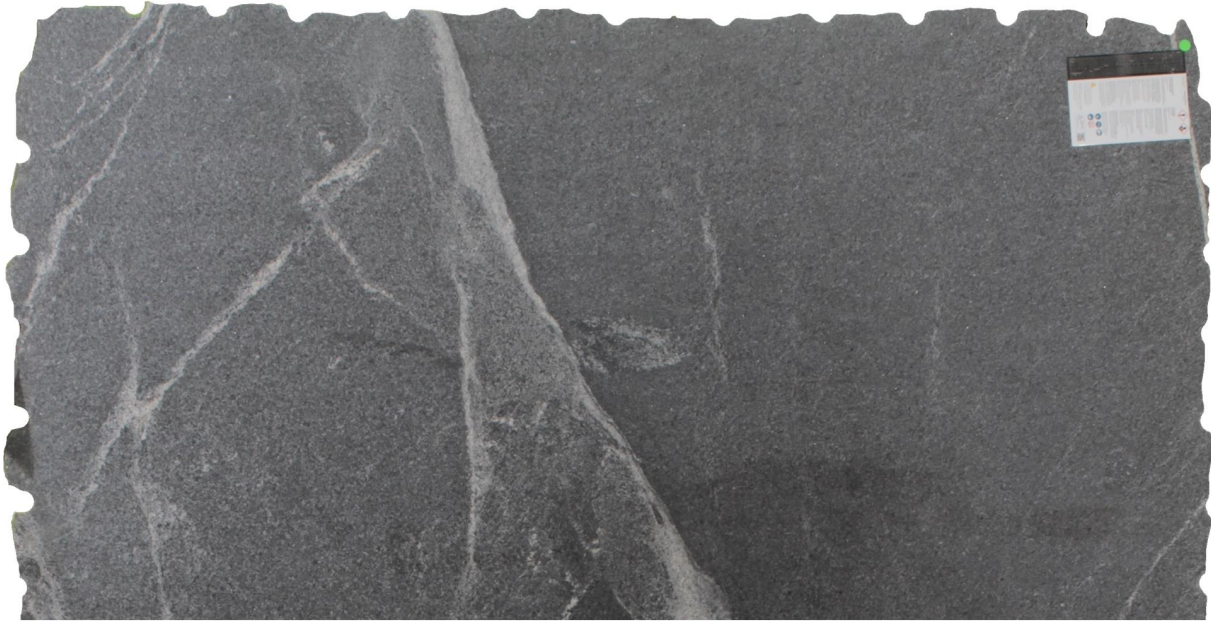

Silver Grey

Slab Details

Material	Granite
Size	80" x 41" 20.6ft ²
Thickness	3 cm
Inventory ID	230383honed-1

ROCKY MOUNTAIN STONE

Phone: (505) 317-4109 Address: 4741 Pan Amer. Fwy NE Albuquerque, NM 87109

www.rmstone.com