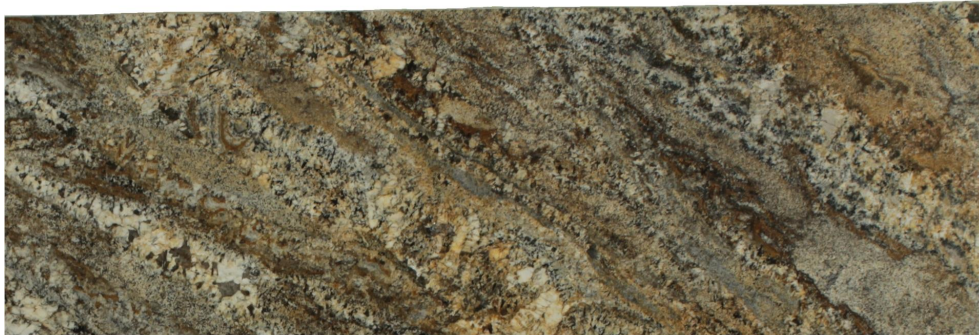

## Caramelato

### Slab Details

---

Material	Granite
Size	76" x 26" 12.2ft <sup>2</sup>
Thickness	3 cm
Inventory ID	170936-2