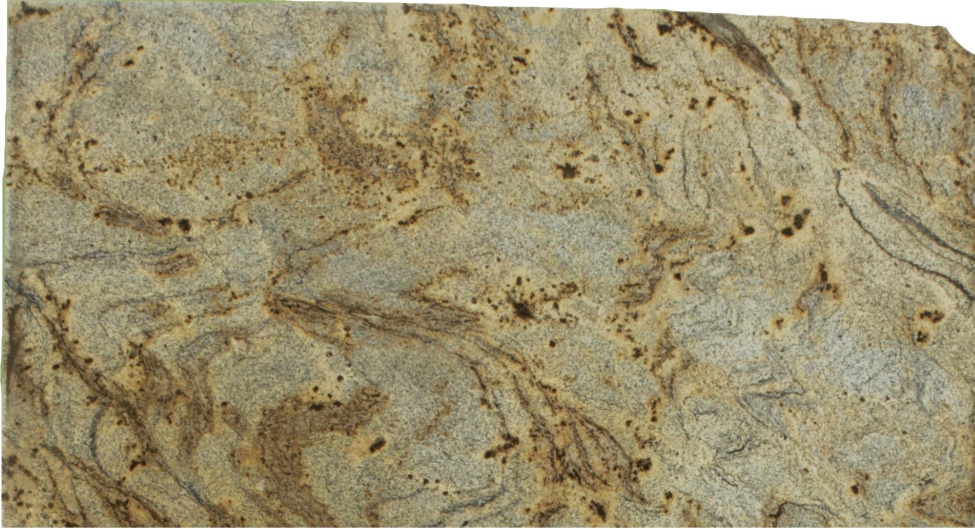

## Jaguar

### Slab Details

---

Material	Granite
Size	74" x 40" 17.8ft <sup>2</sup>
Thickness	3 cm
Inventory ID	170811-1