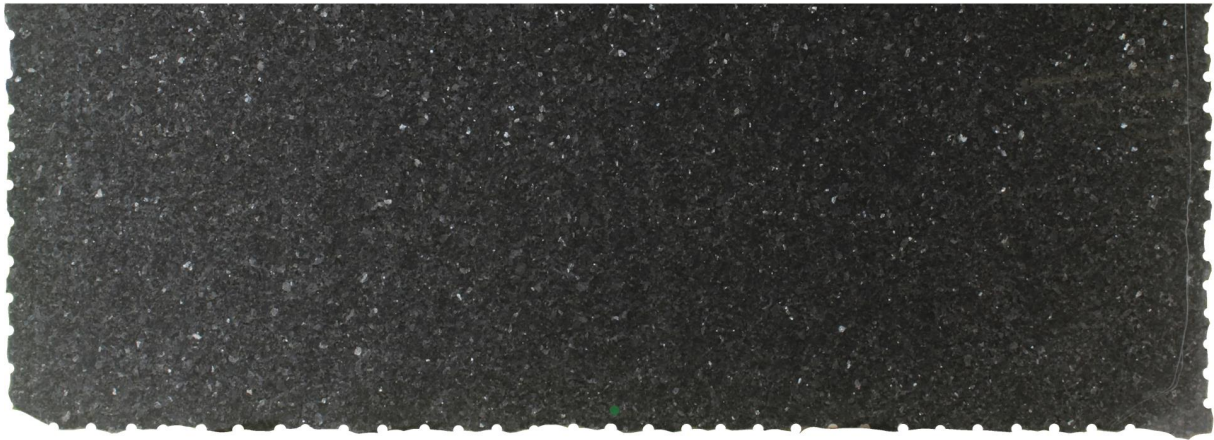

## Blue Pearl

### Slab Details

---

Material	Granite
Size	128" x 46" 38.7ft <sup>2</sup>
Thickness	3 cm
Inventory ID	240246-1