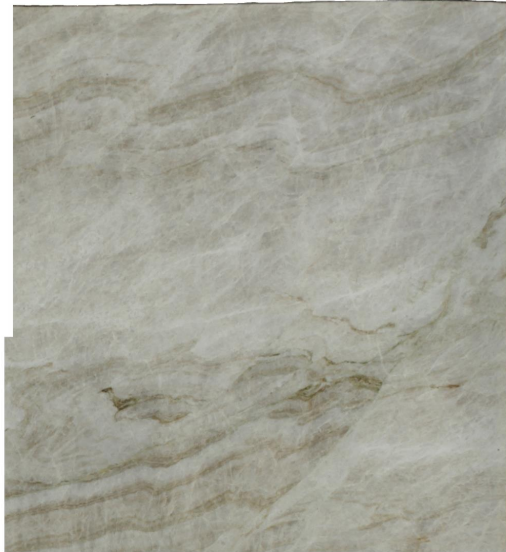

Taj Mahal

Slab Details

Material	Quartzite
Size	50" x 46" 15.3ft ²
Thickness	3 cm
Inventory ID	210980-1-1

ROCKY MOUNTAIN STONE

Phone: (505) 317-4109 Address: 4741 Pan Amer. Fwy NE Albuquerque, NM 87109

www.rmstone.com