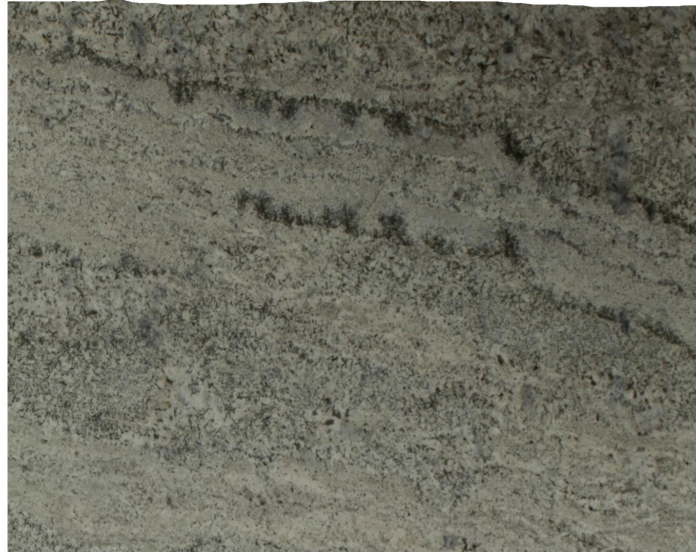

Terra Azul

Slab Details

Material	Granite
Size	52" x 41" 14.6ft ²
Thickness	3 cm
Inventory ID	201268-1-1

ROCKY MOUNTAIN STONE

Phone: (505) 317-4109 Address: 4741 Pan Amer. Fwy NE Albuquerque, NM 87109

www.rmstone.com