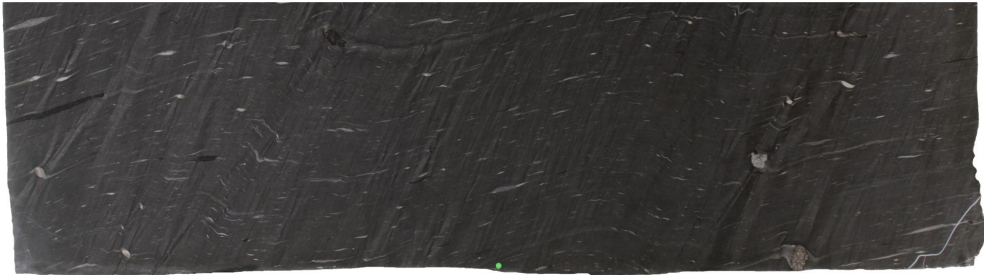

Meteor Shower

Slab Details

| | |
|--------------|--------------------------------|
| Material | Granite |
| Size | 135" x 38" 33.3ft ² |
| Thickness | 3 cm |
| Inventory ID | S0231367-1 |

ROCKY MOUNTAIN STONE