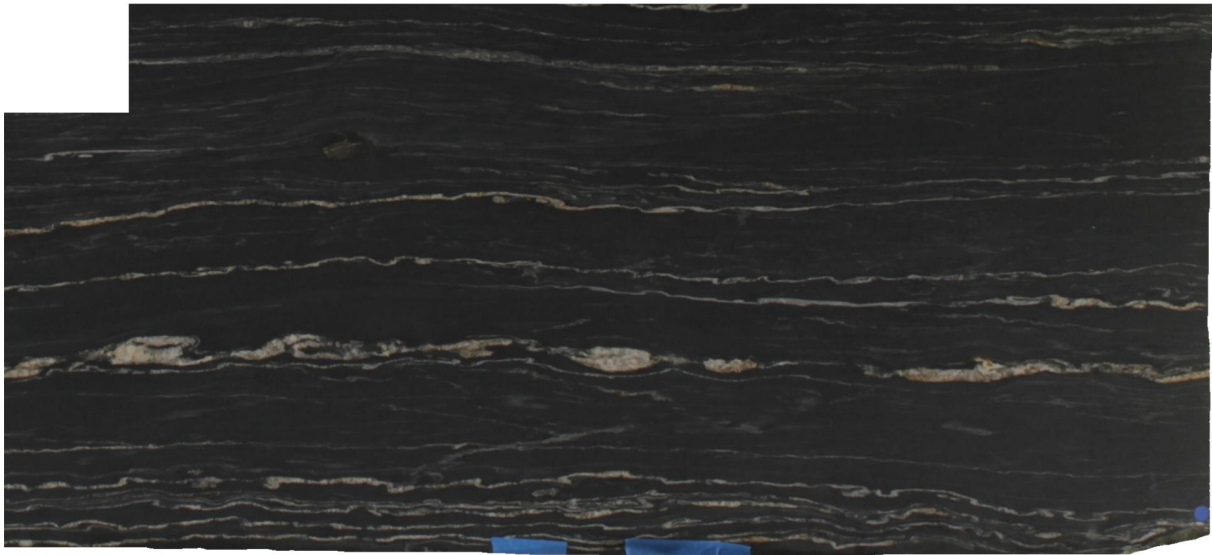

## Belvedere

### Slab Details

---

Material	Quartzite
Size	61" x 28" 11ft <sup>2</sup>
Thickness	3 cm
Inventory ID	S0220825-1-1