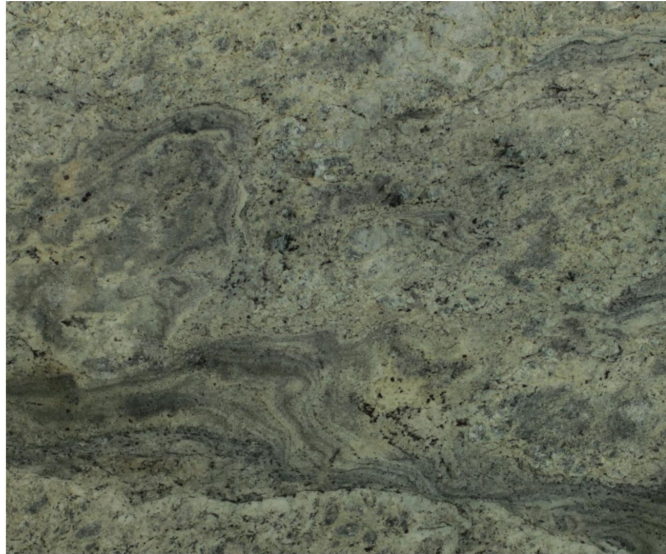

Mesquite

Slab Details

Material	Granite
Size	54" x 45" 16ft ²
Thickness	3 cm
Inventory ID	170589-1-1

ROCKY MOUNTAIN STONE

Phone: (505) 317-4109 Address: 4741 Pan Amer. Fwy NE Albuquerque, NM 87109

www.rmstone.com