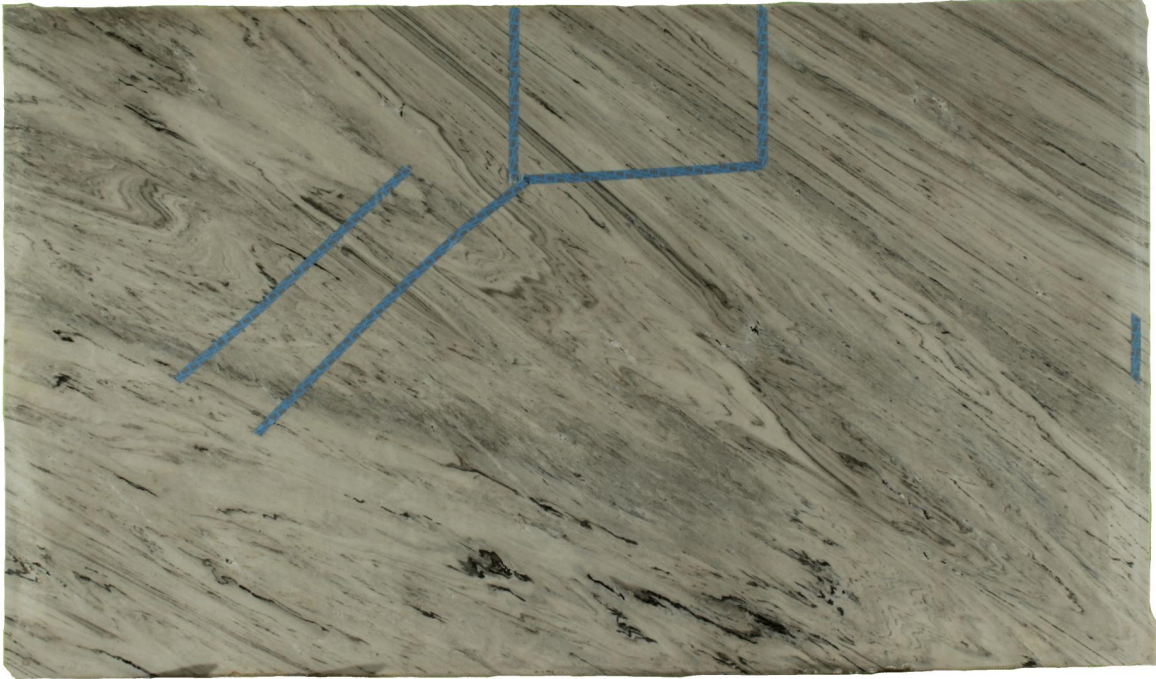

White Olympus

Slab Details

Material	Quartzite
Size	120" x 70" 56.1ft ²
Thickness	3 cm
Inventory ID	161006

ROCKY MOUNTAIN STONE

Phone: (505) 317-4109 Address: 4741 Pan Amer. Fwy NE Albuquerque, NM 87109

www.rmstone.com