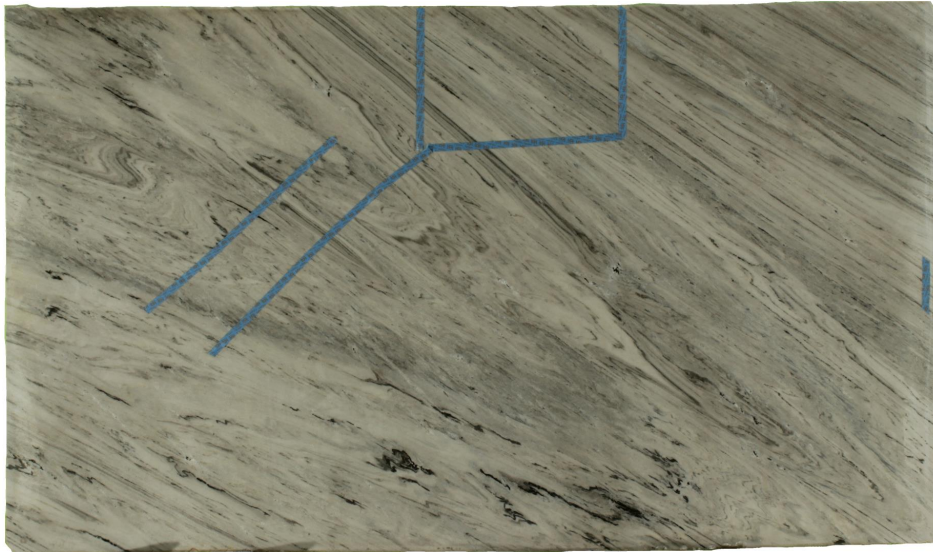

White Olympus

Slab Details

Material	Quartzite
Size	120" x 70" 56.1ft ²
Thickness	3 cm
Inventory ID	161006

ROCKY MOUNTAIN STONE

Phone: (505) 317-4109 Address: 4741 Pan Amer. Fwy NE Albuquerque, NM 87109

www.rmstone.com