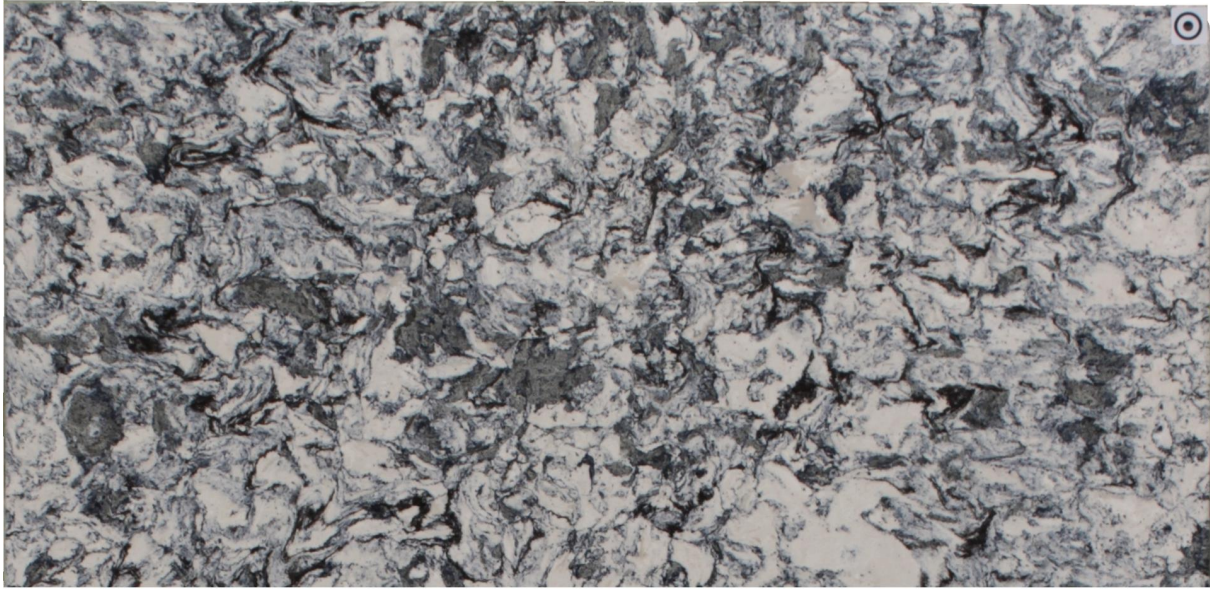

Mayfair

Slab Details

Material	Quartz
Size	66" x 32" 14.5ft ²
Thickness	3 cm
Inventory ID	S0250287-1

ROCKY MOUNTAIN STONE

Phone: (505) 317-4109 Address: 4741 Pan Amer. Fwy NE Albuquerque, NM 87109

www.rmstone.com