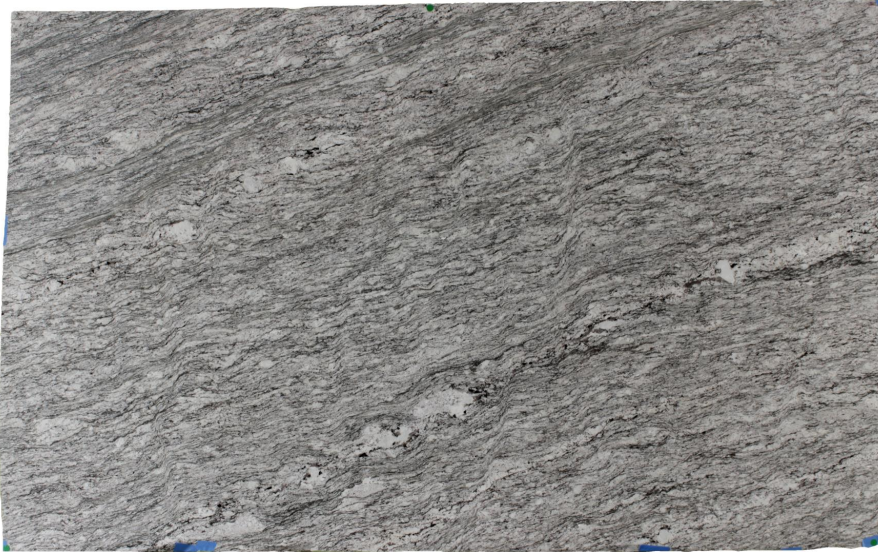

### Slab Details

---

Material	Granite
Size	128" x 79" 66.4ft <sup>2</sup>
Thickness	3 cm
Inventory ID	HD230603