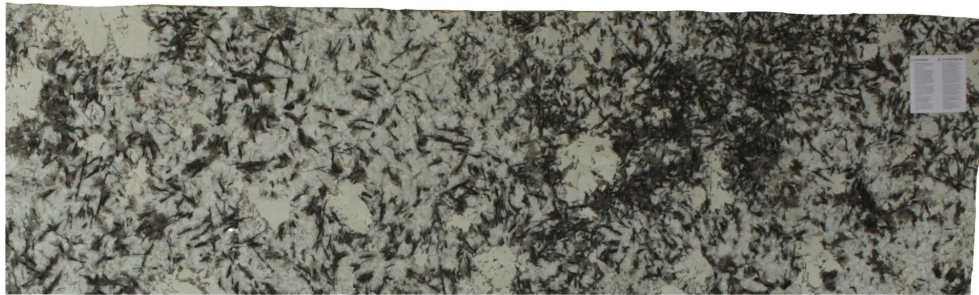

Vahalla

Slab Details

Material	Granite
Size	106" x 32" 22.1ft ²
Thickness	3 cm
Inventory ID	HD210142-1

ROCKY MOUNTAIN STONE

Phone: (505) 317-4109 Address: 4741 Pan Amer. Fwy NE Albuquerque, NM 87109

www.rmstone.com