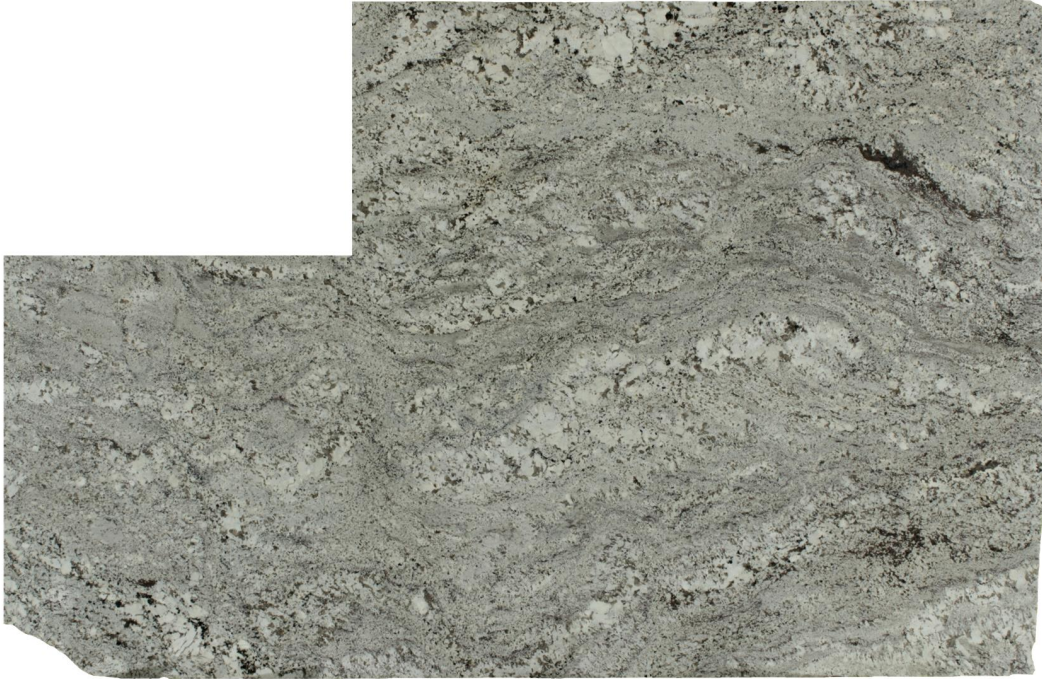

## Persian White

### Slab Details

---

Material	Granite
Size	117" x 76" 38.5ft <sup>2</sup>
Thickness	3 cm
Inventory ID	170684-1-1