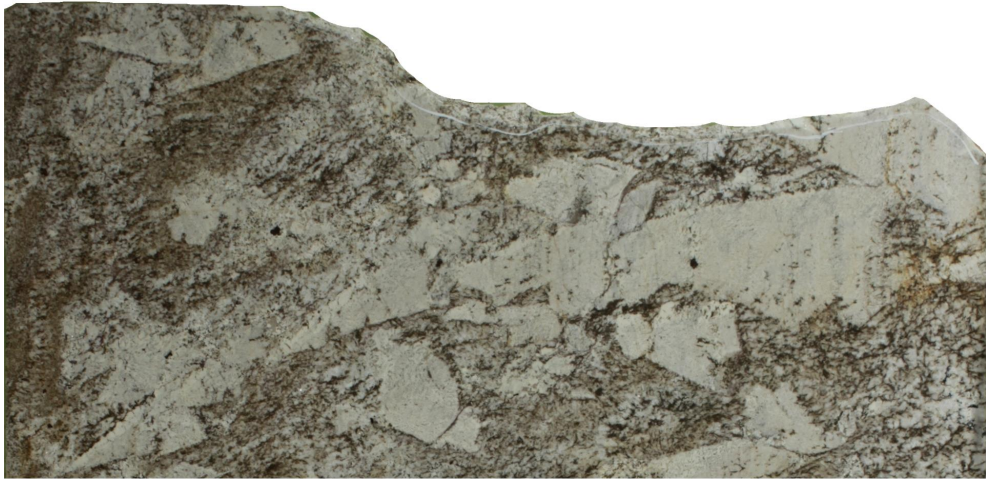

## Desert Beach

### Slab Details

---

Material	Granite
Size	79" x 38" 16.5ft <sup>2</sup>
Thickness	3 cm
Inventory ID	HD201157-1