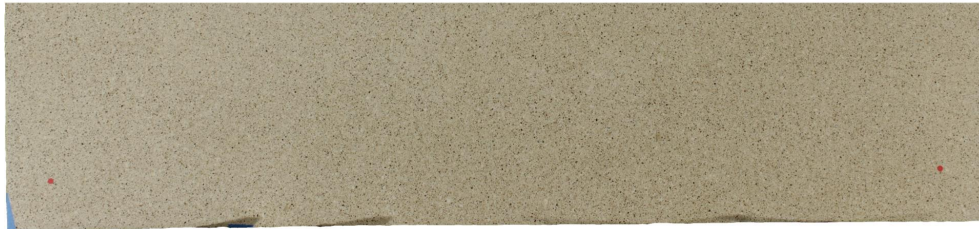

Bamboo

Slab Details

| | |
|--------------|------------------------------|
| Material | Quartz |
| Size | 130" x 30" 26ft ² |
| Thickness | 3 cm |
| Inventory ID | 220321HD-1 |

ROCKY MOUNTAIN STONE

Phone: (505) 317-4109 Address: 4741 Pan Amer. Fwy NE Albuquerque, NM 87109