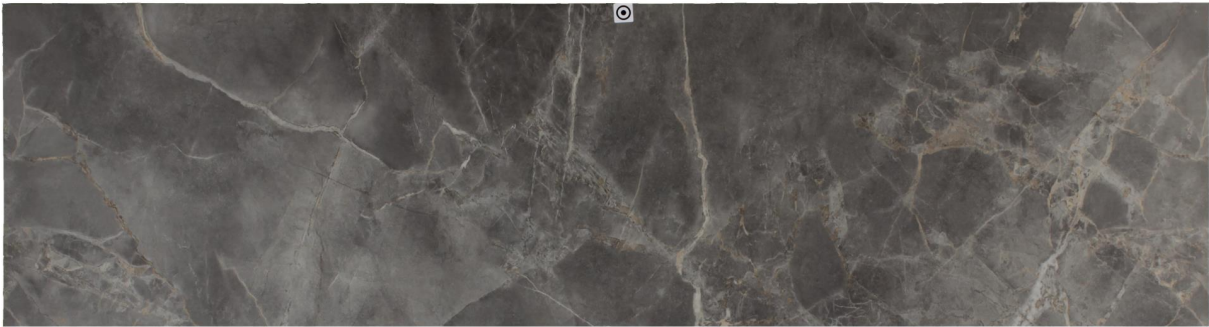

Marvel Fior De Bosco

Slab Details

Material	Porcelain
Size	128" x 34" 30ft ²
Thickness	12mm
Inventory ID	S0250559-1

ROCKY MOUNTAIN STONE

Phone: (505) 317-4109 Address: 4741 Pan Amer. Fwy NE Albuquerque, NM 87109