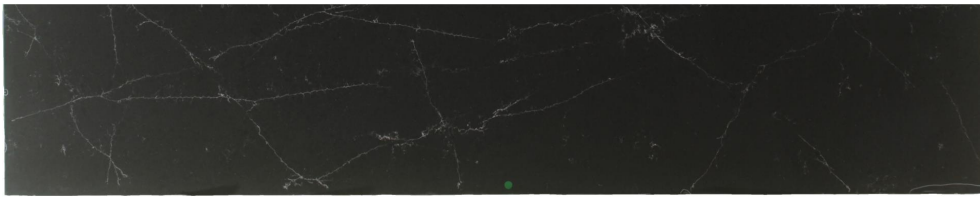

Capricorn

Slab Details

Material	Quartz
Size	127" x 25" 21.3ft ²
Thickness	
Inventory ID	HD240471-1

ROCKY MOUNTAIN STONE

Phone: (505) 317-4109 Address: 4741 Pan Amer. Fwy NE Albuquerque, NM 87109

www.rmstone.com