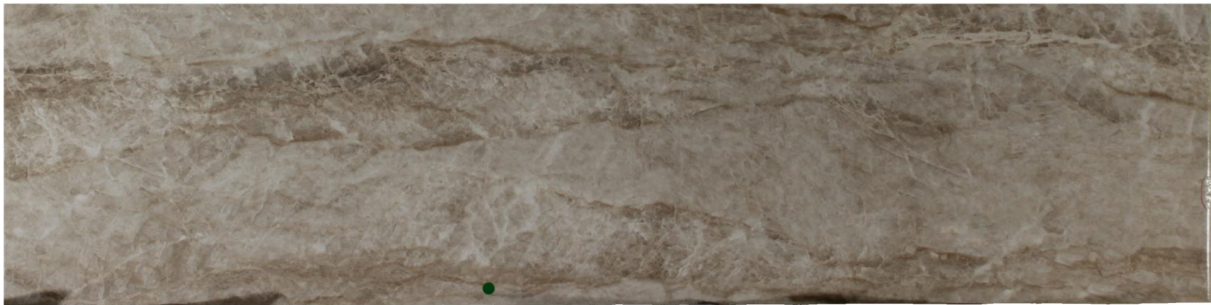

Taga

Slab Details

Material	Dekton
Size	99" x 25" 16.8ft ²
Thickness	2 cm
Inventory ID	HD240650-1

ROCKY MOUNTAIN STONE

Phone: (505) 317-4109 Address: 4741 Pan Amer. Fwy NE Albuquerque, NM 87109

www.rmstone.com